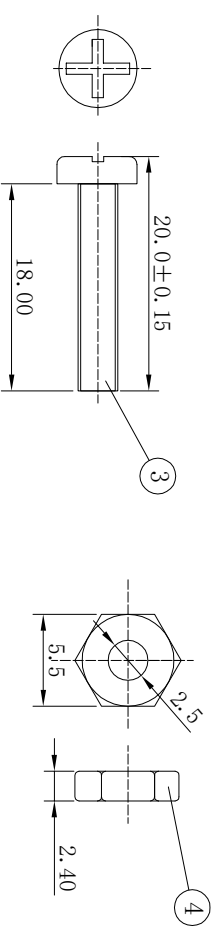

PART NO.:
B05-037NXNN6-XXA

ENTRY HOLE SIZES:

80: OD 8.0mm

A4: OD 14.0mm

HOOD COLOR:

1: BLACK

2: GRAY

ITEM	DESC.	MATERIAL	REMARKS	PART REMARKS
1	上下外壳	ABS	COLOR:SEE PART NO.	1SET
2	螺丝	STEEL		2PCS
3	固定螺丝	STEEL		2PCS
4	固定螺母	STEEL		2PCS
5	夹线螺丝	STEEL		2PCS
6	夹线片	STEEL		2PCS
7	垫片	STEEL		2PCS

QUALITY SYMBOLS

□: CRITICAL

⊠: MAJOR

∇: ZERO DEFECT

Tolerance	Symbol
±0.50	x
±0.30	.x
±0.10	.xx

NAME: D-SUB 37P 180度出线塑胶装配外壳 短螺丝 (客户用图)

REV: A

SCALE: N:1

3

2

1

8

7

6

5

4